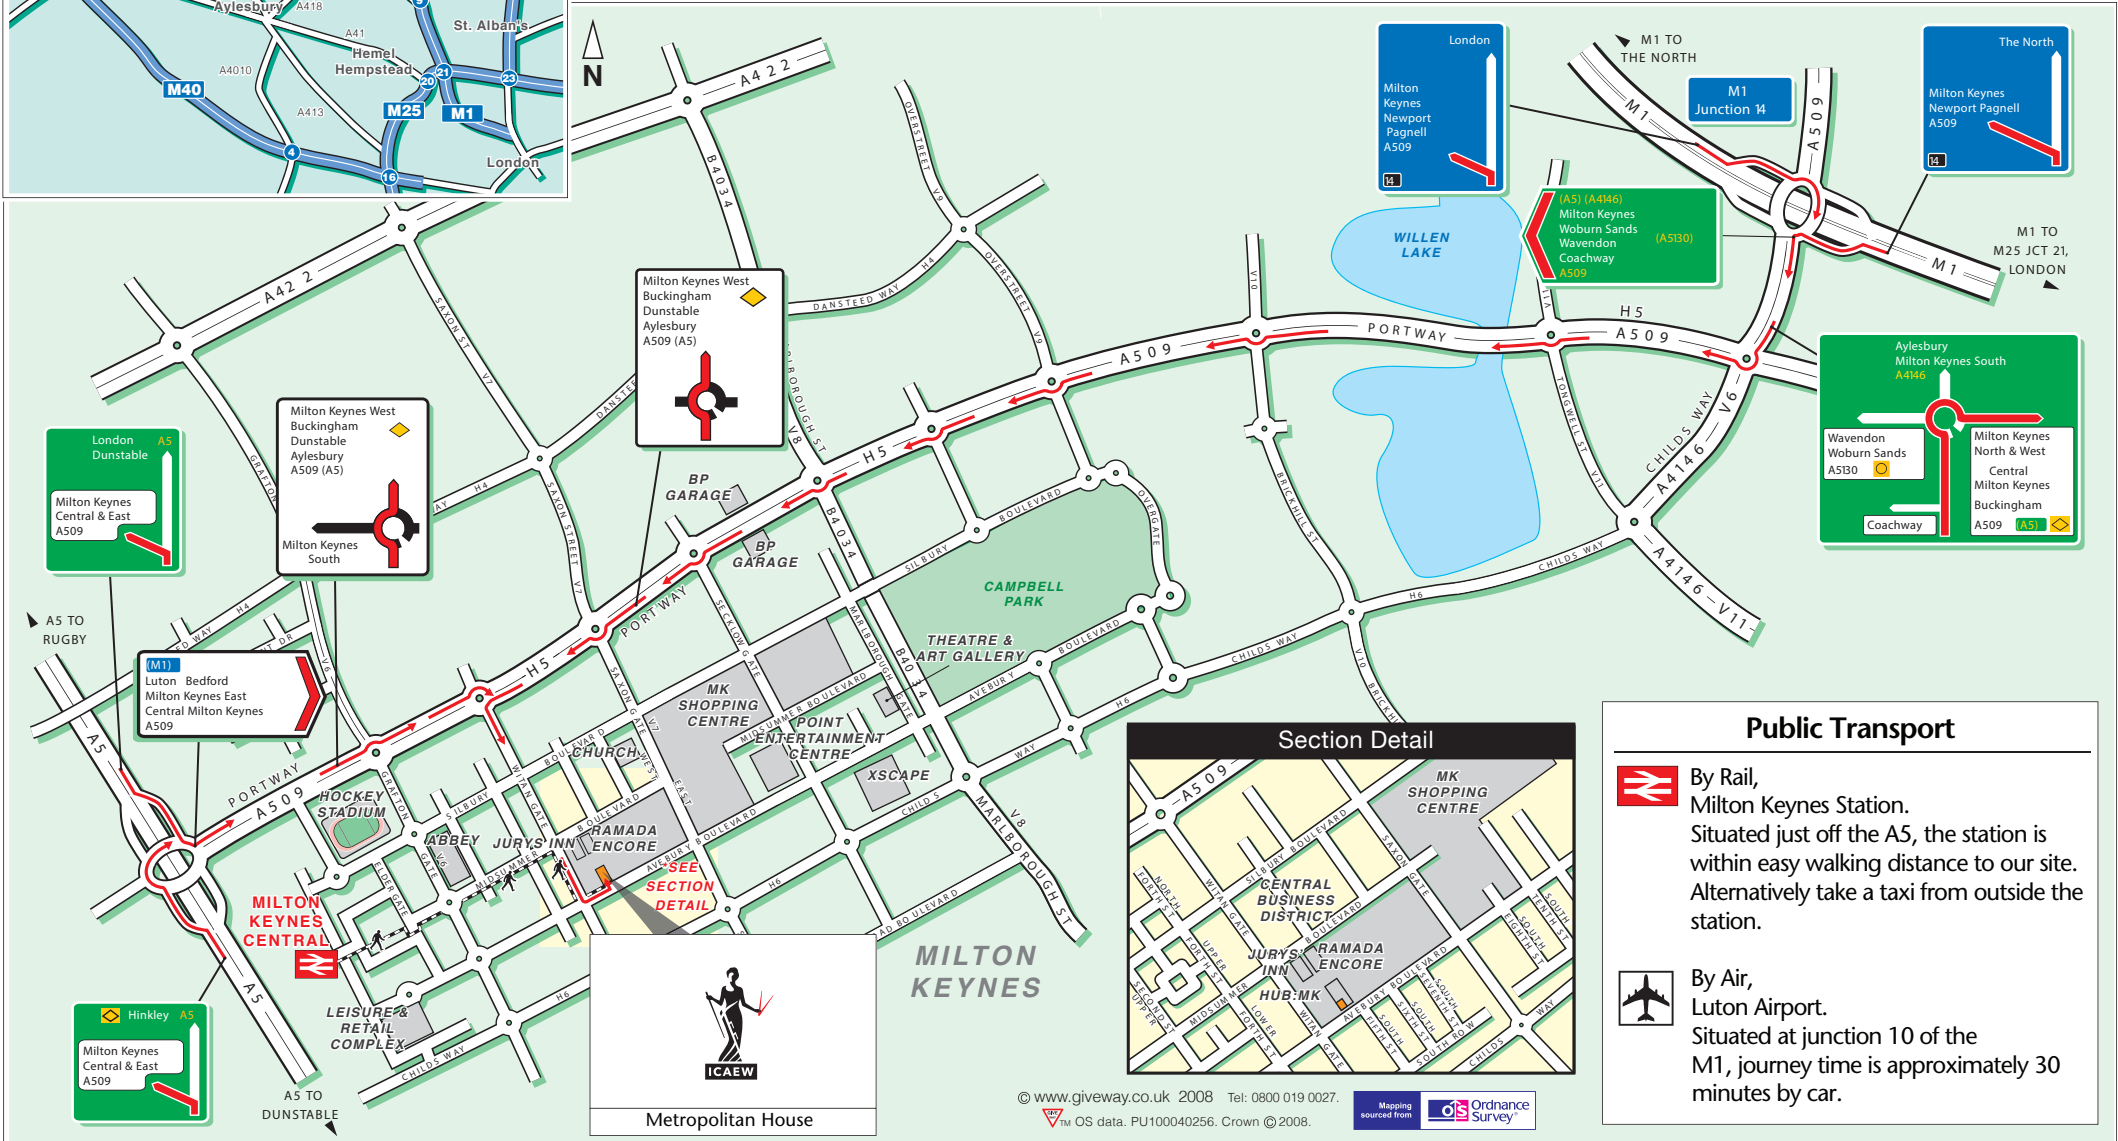

Metropolitan House
321 Avebury Boulevard
Milton Keynes
MK9 2FZ

T +44 (0)1908 248 100
F +44 (0)1908 248 088
DX 31427 Milton Keynes
www.icaew.com

Public Transport

By Rail,
Milton Keynes Station.
Situated just off the A5, the station is within easy walking distance to our site. Alternatively take a taxi from outside the station.

By Air,
Luton Airport.
Situated at junction 10 of the M1, journey time is approximately 30 minutes by car.